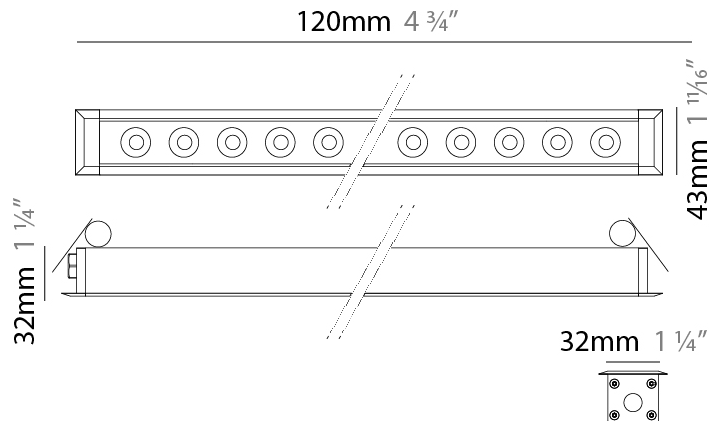

E9Q111- -
base number   Finish Options   Lens Options

1. To build a product code in our configurator select the specify button on the base model # product page
2. To build a manual product code on this datasheet choose from the options listed below in blue font and add the suffix to the base model #

GENERAL

Series: Mini Corniche
Brand: Platek
Division: Exterior
Mounting Type: Recessed
Mounting Location: Ceiling
Subcategory: Downlight

PHYSICAL

Shape: Rectangle
Length (mm): 120
Length (in): 4 3/4
Width (mm): 43
Width (in): 1 5/8
Height (mm): 32
Height (in): 1 1/4
Ceiling Thickness (mm): 2 - 13
Ceiling Thickness (in): 1/16 - 1/2
Light Distribution: Downlight
Installation Requirement: 36mm / 1 7/16" x 110mm / 4 5/16"
Diffuser: Clear tempered glass
Gasket: Gore-Tex valve to prevent condensation
Fixture Finish: [BLK](#) / [WHI](#) / [GRY](#) / [COR](#) / [ANT](#) / [BRZ](#)
Fixture Material: Extruded Aluminum

ELECTRICAL

Lamp Type: LED
Total Output Wattage (W): 6
Dimming: Bluetooth technology or DMX
Control Gear: DMX
Driver Included: No
Driver Location: Remote
Driver Type: Constant Current - Universal
Driver Class: Class 2
Input Voltage (V): 120 - 277
Constant Current (MA): 500

LED

Number of LEDs: 4
Color Temperature (°K): RGBW
CRI: >80 CRI
Lamp Life (hrs): 60000
Special LEDs offerings: RGBW

OPTICAL

Optic°: [26](#) / [40](#) / [ELL](#)

RATINGS AND CERTIFICATIONS

Certified By: Certified for North American Standards
IP rating: IP65
IK Rating: IK07
Bug Rating: B1 U0 G0